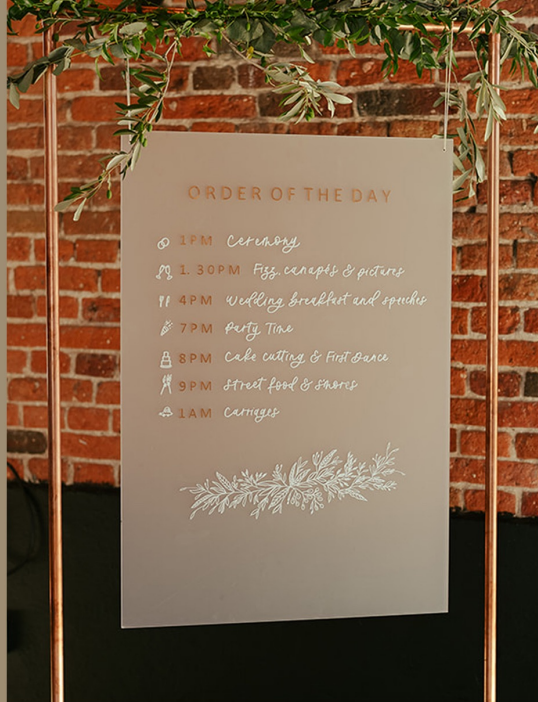

PERSPEX SIGNAGE

PRICES TO KEEP FROM: (PRICES ON RECTANGLES BUT CAN SOURCE OTHER SHAPES TOO)

++ANY PERSPEX WITH PAINTED COLOUR BACK ADD £8.00 TO EACH PRICE FOR A LARGE BOARD++

BESPOKE WELCOME SIGNAGE (ON LARGE PERSPEX 2MM BOARD) - £85.00

BESPOKE ORDER OF THE DAY/UNPLUGGED CEREMONY/MENU BOARD SIGNAGE
(ON LARGE PERSPEX 2MM BOARD) - £85.00

BESPOKE TABLE PLAN SIGNAGE (ON LARGE PERSPEX 2MM BOARD) - £100.00

IF SURNAMENAMES ARE REQUIRED, PLEASE STATE WHEN BOOKING AS THIS WILL BE AN ADDITIONAL £15.00

BESPOKE /GUESTBOOK/COCKTAILS/CAKE/TREATS/ETC SIGNAGE (ON TABLE TOP PERSPEX 2MM BOARD) £32.50

BESPOKE PLACE NAMES (ON PERSPEX SHAPES) £4.50 EACH

BESPOKE TABLE NUMBERS/NAMES (ON PERSPEX APPROX. A5) £8.00