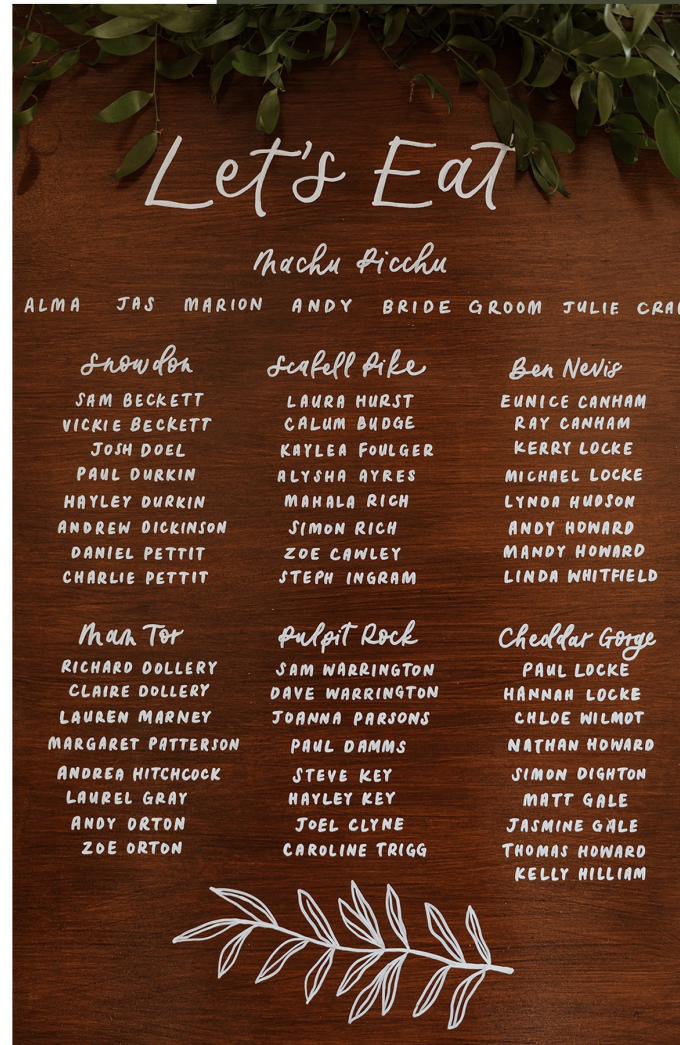

DARK WOOD STAIN SIGNAGE

HIRE PRICES FROM (AVAILABLE ON RECTANGLE, SQUARE OR CIRCULAR BOARDS):

BESPOKE DARK WOOD WELCOME SIGNAGE - £75.00

BESPOKE DARK WOOD ORDER OF THE DAY/ UNPLUGGED CEREMONY/ MENU BOARD SIGNAGE - £75.00

BESPOKE DARK WOOD TABLE PLAN SIGNAGE (WITH FIRST NAMES ONLY) £90.00

IF SURNAMEN ARE REQUIRED, PLEASE STATE WHEN BOOKING AS THIS WILL BE AN ADDITIONAL £15.00

BESPOKE DARK WOOD GUESTBOOK/ COCKTAILS/ CAKE/ TREATS/ETC - SIGNAGE A3 SIZE (ON TABLE TOP WOODEN BOARD) - £22.50

BESPOKE DARK WOOD SMALL SIGNAGE INC. CARDS/CONFETTI/TOILETS - A4 SIZE £15.00

BESPOKE TABLE NUMBERS/ NAMES (ON WOODEN BLOCKS) £7.50